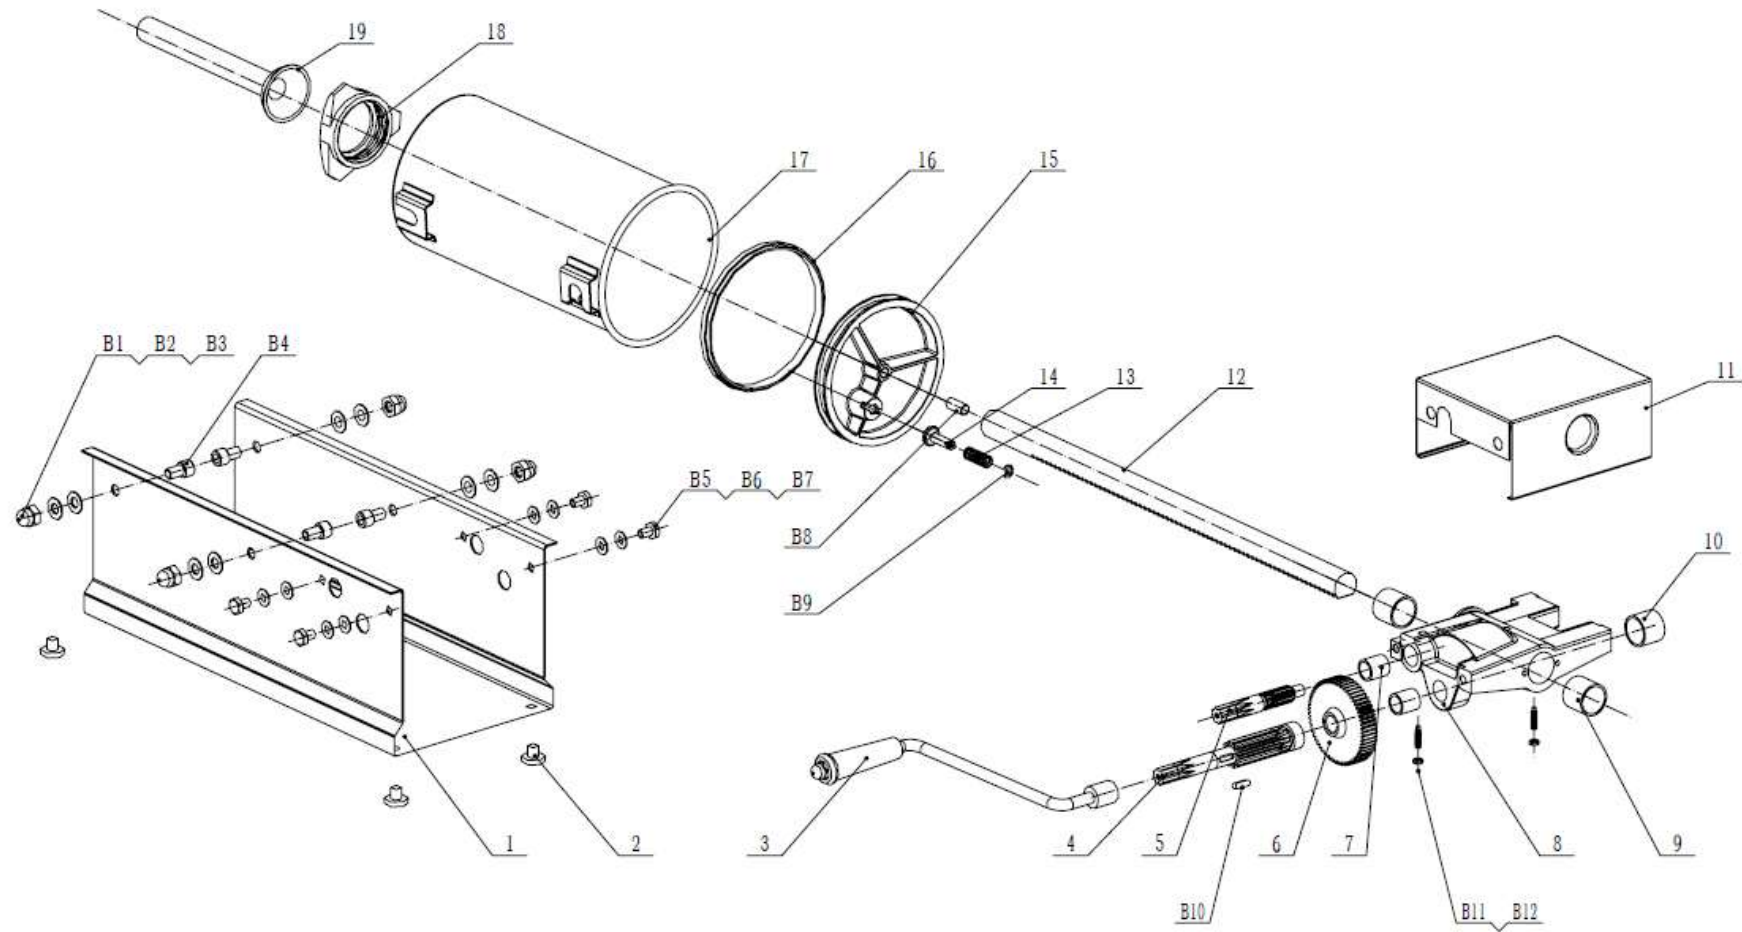

ШПРИЦ КОЛБАСНЫЙ HURAKAN HKN-ISH5

ШПРИЦ КОЛБАСНЫЙ HURAKAN HKN-ISH5

| Поз | Наименование детали | Кол |
|-----|---------------------------|-----|
| 1 | Body | 1 |
| 2 | Plastic feet | 4 |
| 3 | Crank | 1 |
| 4 | Large gear shaft | 1 |
| 5 | Small gear shaft | 1 |
| 6 | Gear | 1 |
| 7 | Bush 1 | 2 |
| 8 | Gearbox | 1 |
| 9 | Bush 2 | 2 |
| 10 | Bush 3 | 1 |
| 11 | Gear box cover | 1 |
| 12 | Rack | 1 |
| 13 | Compressed spring | 1 |
| 14 | Exhaust pin | 1 |
| 15 | Piston | 1 |
| 16 | Piston seal | 1 |
| 17 | Enema bucket | 1 |
| 18 | Door cover | 1 |
| 19 | Enema | 1 |
| B1 | Hex cap nut | 4 |
| B2 | Standard spring washer | 4 |
| B3 | Flat washer class C | 4 |
| B4 | Socket head cap screws | 4 |
| B5 | Hexagon head bolt | 2 |
| B6 | Standard spring washer | 2 |
| B7 | Flat washer class C | 2 |
| B8 | Hexagon socket set screws | 1 |
| B9 | Circlip for shaft | 1 |
| B10 | Flat key type A | 1 |
| B11 | Hexagon socket set screws | 2 |
| B12 | Hex nuts | 2 |